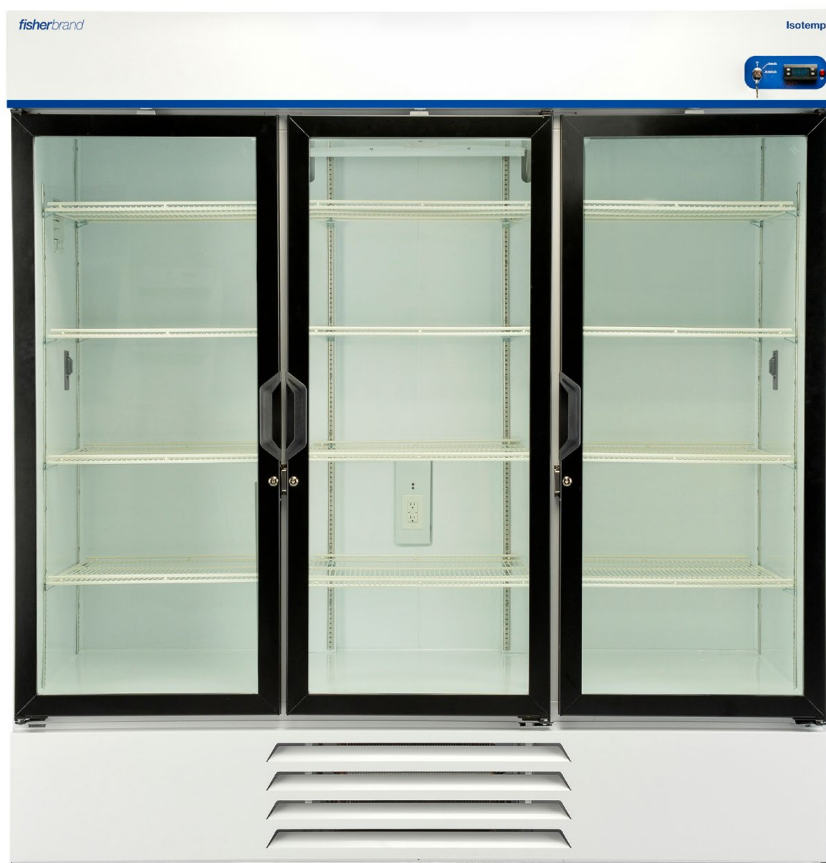

Fisherbrand Isotemp Laboratory Refrigerators and Freezers

Reliable Sample Storage and Protection

Meet Your Everyday Laboratory Needs

Fisherbrand™ Isotemp™ General Purpose Laboratory and Chromatography Refrigerators and Laboratory Freezers are designed for basic use and to meet the day-to-day operation requirements of research, clinical, and industrial laboratories storing reagents, media, proteins, and samples.

Ordering Information, Continued

Fisherbrand Isotemp Chromatography Refrigerators are available in sizes from 30 to 72 cu. ft.

They also feature:

- A hydrocarbon safety sensor protected interior duplex outlet
- Double-pane glass doors
- LED interior lighting
- Your choice of white painted interior and exterior or stainless-steel interior and gray exterior
- Single, rear-access port, two 2 in. side-access ports